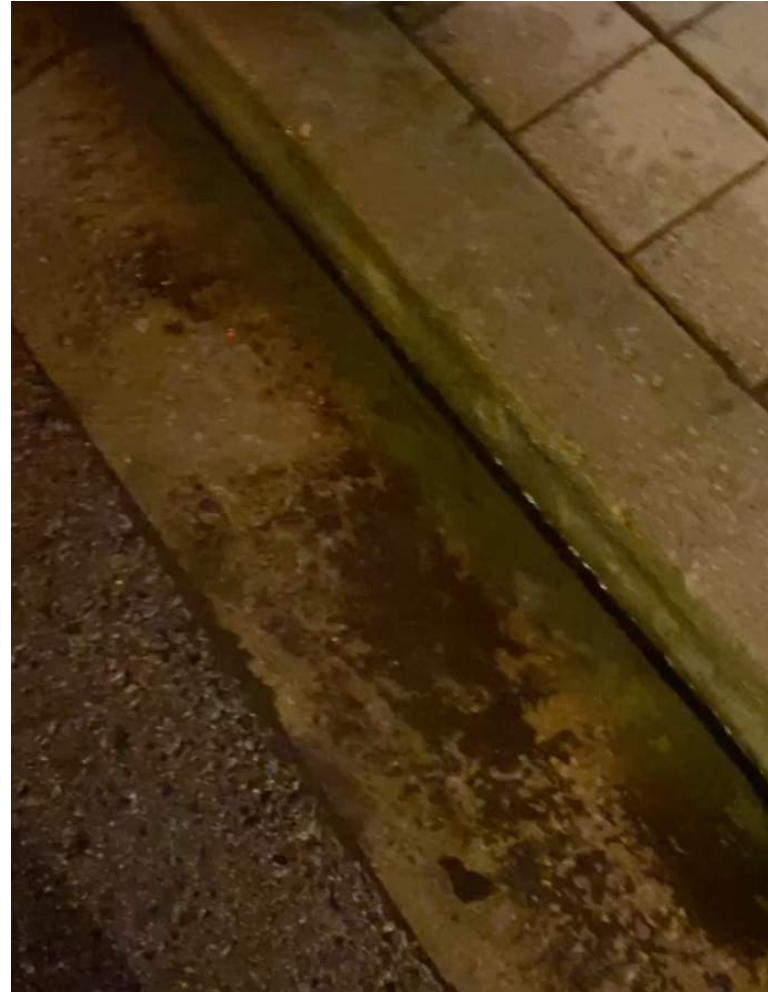

Grime and Dirt Removal

Dirt and grime build up are often not realized until they are exposed.

We're ready to clear them from your sidewalk and dispose of them accordingly.

Reach out today to learn more.